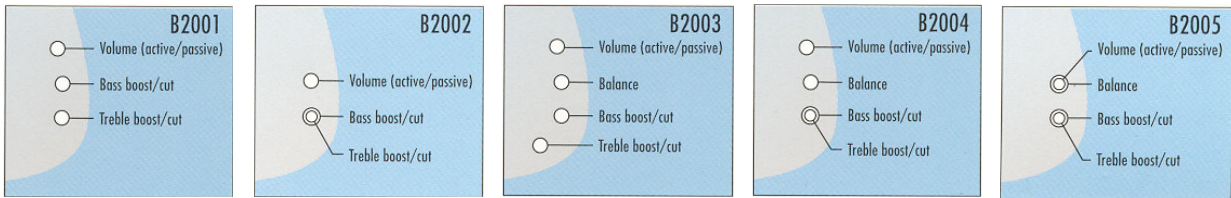

active electronics for bass guitars

layout and function overview

2-band active electronics TCM 2

TCM 2 models available with add contour switch.

3-band active electronics TCM 3

3-band active electronic / parametric midrange control TCM 3PM

TCM 3PM models available with switchable mid control.

2-band parametric electronic TCM 2P

3-band parametric electronic TCM 3P

All models available with add passive tone control.

active electronics for bass guitars

layout and function overview

4-band active electronics TCM 4 XM

TCM 4 models available with add contour switch and passive tone control.