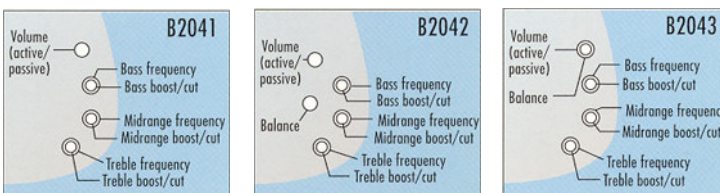

active electronics for bass guitars

layout and function overview

2-band active electronics TCM 2

TCM 2 models available with add contour switch.

3-band active electronics TCM 3

3-band active electronic / parametric midrange control TCM 3PM

TCM 3PM models available with switchable mid control.

2-band parametric electronic TCM 2P

3-band parametric electronic TCM 3P

All models available with add passive tone control.

active electronics for bass guitars

layout and function overview

4-band active electronics TCM 4 XM

TCM 4 models available with add contour switch and passive tone control.