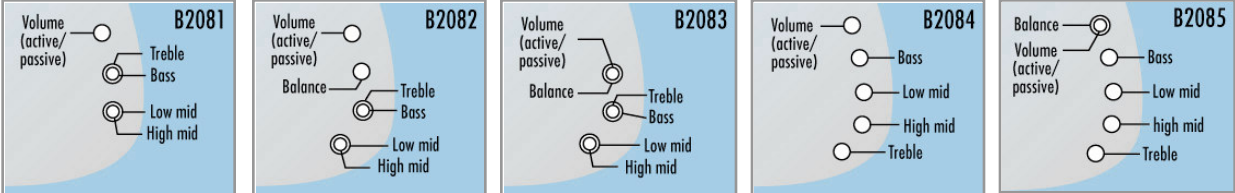

TCM 3PM models available with switchable mid control.

2-band parametric electronic TCM 2P

3-band parametric electronic TCM 3P

All models available with add passive tone control.

active electronics for bass guitars

layout and function overview

4-band active electronics TCM 4 XM

TCM 4 models available with add contour switch and passive tone control.