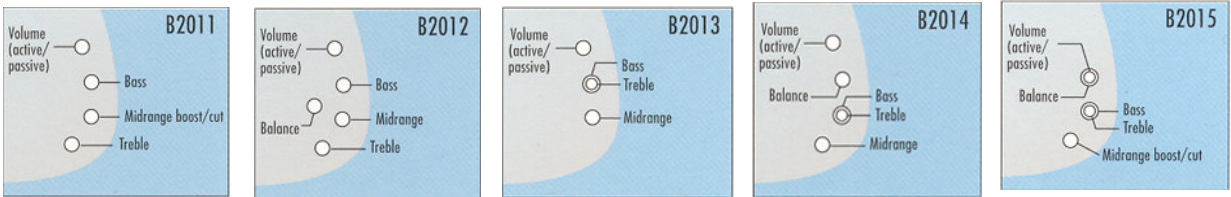

active electronics for bass guitars

layout and function overview

2-band active electronics TCM 2

TCM 2 models available with add contour switch.

3-band active electronics TCM 3

3-band active electronic / parametric midrange control TCM 3PM

TCM 3PM models available with switchable mid control.

2-band parametric electronic TCM 2P

3-band parametric electronic TCM 3P

All models available with add passive tone control.

active electronics for bass guitars

layout and function overview

4-band active electronics TCM 4 XM

TCM 4 models available with add contour switch and passive tone control.