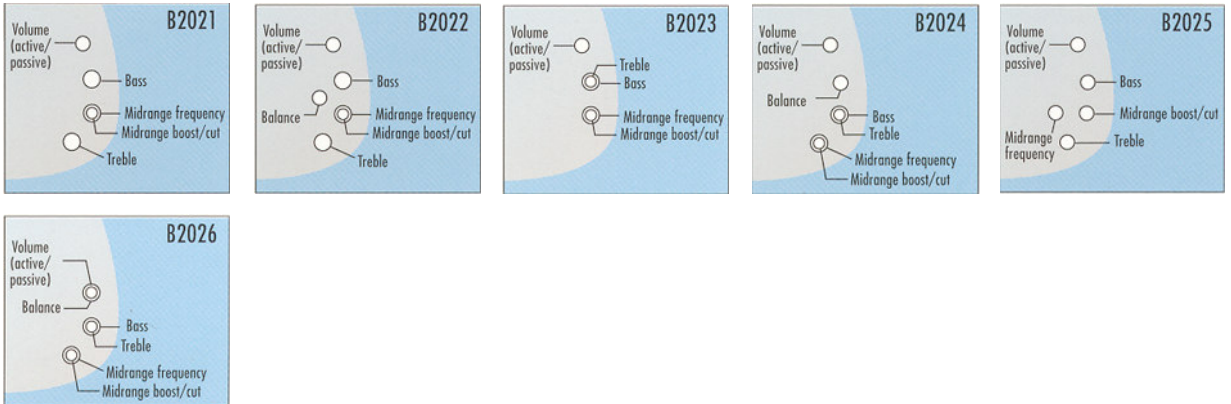

active electronics for bass guitars

layout and function overview

2-band active electronics TCM 2

TCM 2 models available with add contour switch.

3-band active electronics TCM 3

3-band active electronic / parametric midrange control TCM 3PM

TCM 3PM models available with switchable mid control.

2-band parametric electronic TCM 2P

3-band parametric electronic TCM 3P

All models available with add passive tone control.

active electronics for bass guitars

layout and function overview

4-band active electronics TCM 4 XM

TCM 4 models available with add contour switch and passive tone control.