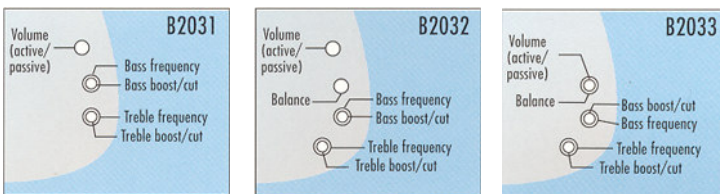

active electronics for bass guitars

layout and function overview

2-band active electronics TCM 2

TCM 2 models available with add contour switch.

3-band active electronics TCM 3

3-band active electronic / parametric midrange control TCM 3PM

TCM 3PM models available with switchable mid control.

2-band parametric electronic TCM 2P

3-band parametric electronic TCM 3P

All models available with add passive tone control.

active electronics for bass guitars

layout and function overview

4-band active electronics TCM 4 XM

TCM 4 models available with add contour switch and passive tone control.